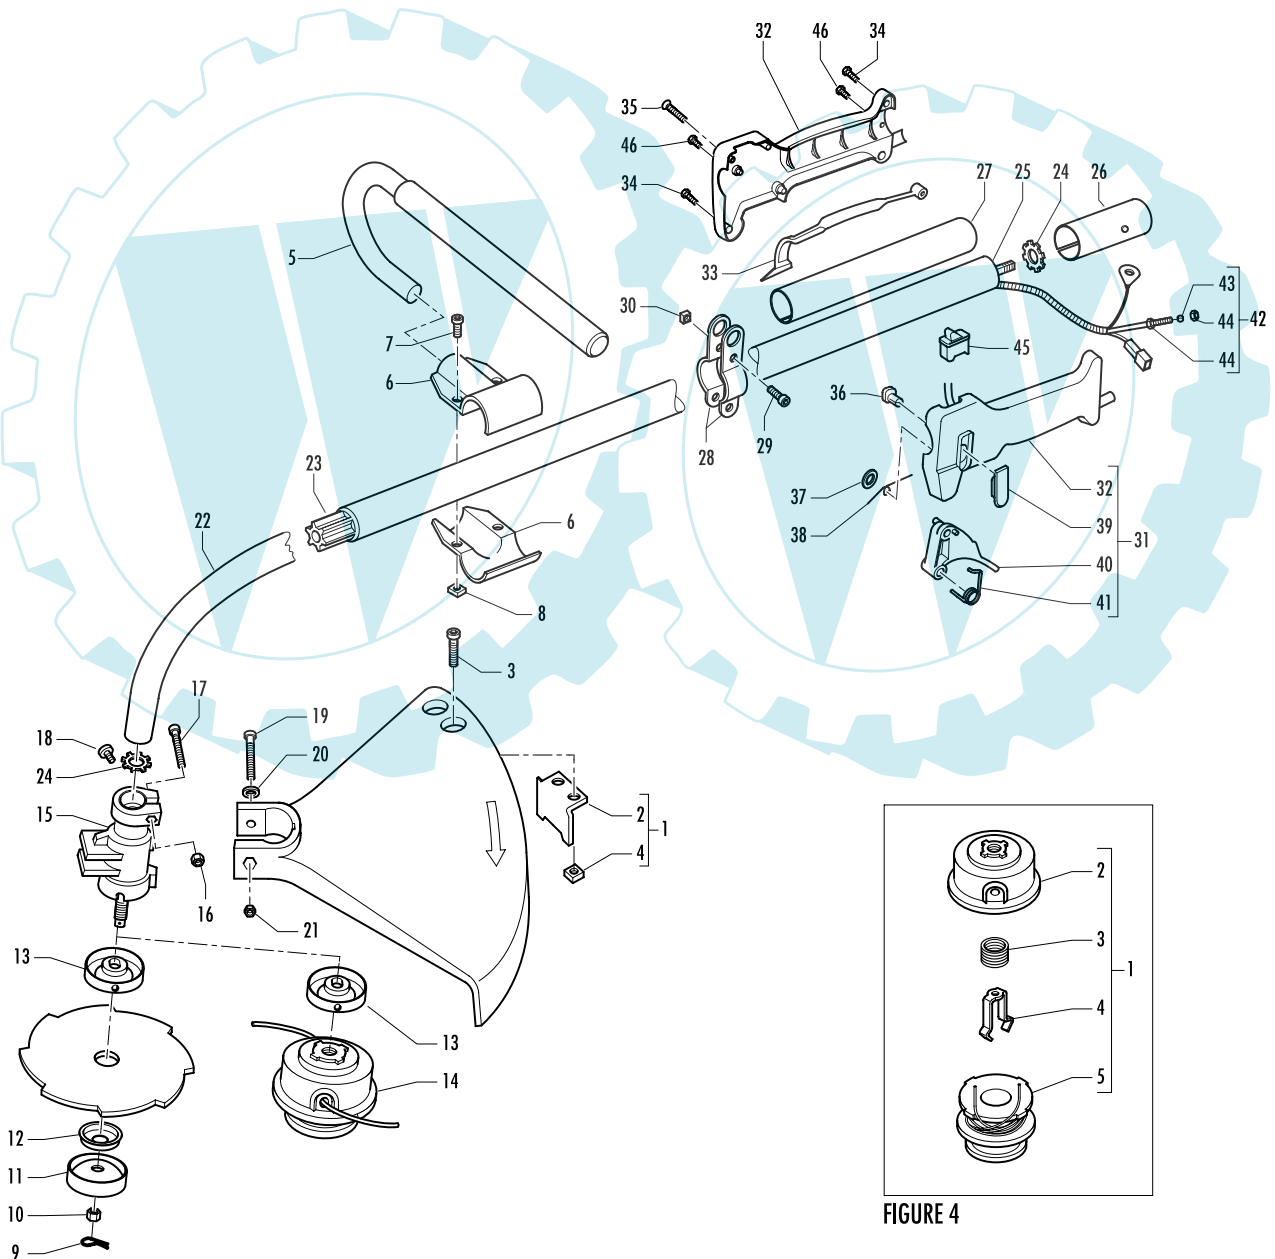

brand	MCCULLOCH

date	MAY/03	SHEET 3/4

Model	Prefix
CABRIO 246	01

Product number
953900242

FIGURE 3

FIGURE 4