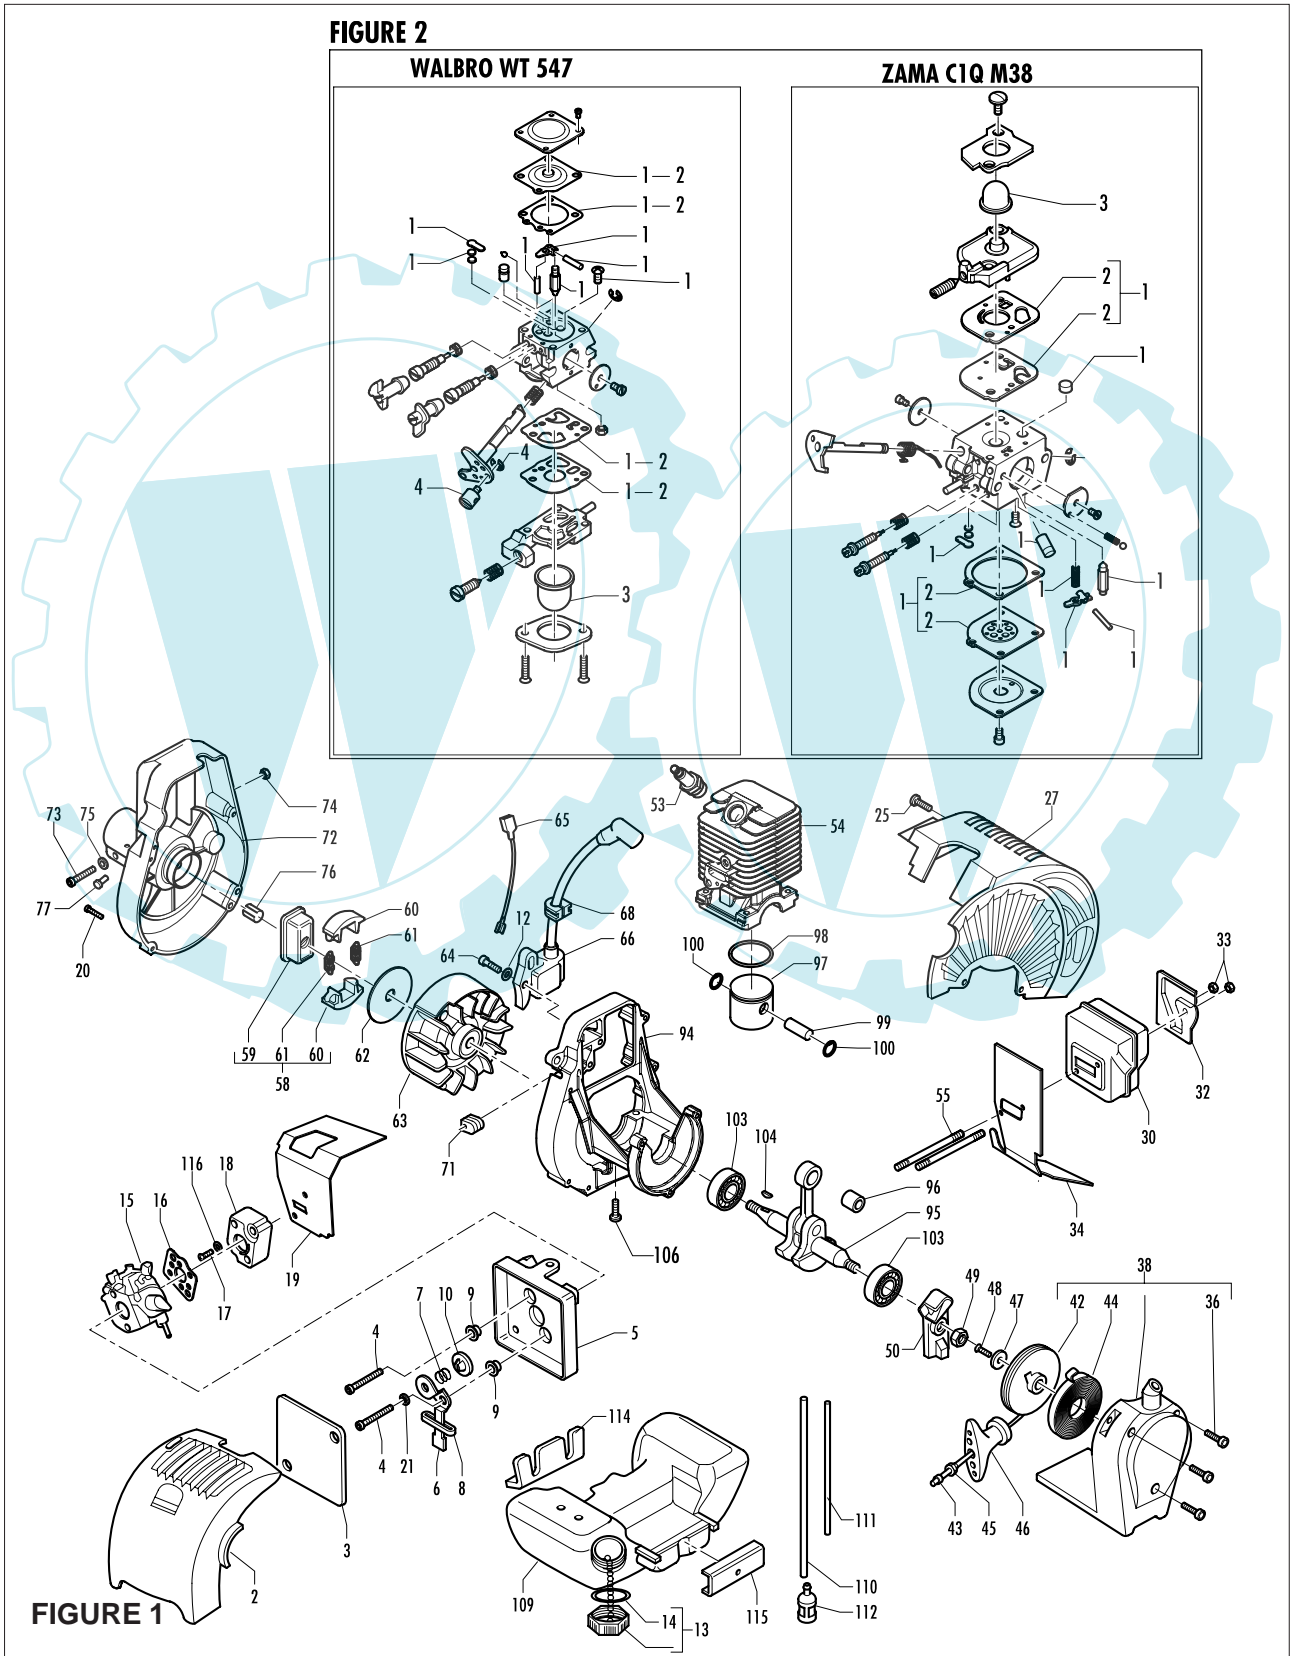

brand	MCCULLOCH

date	MAY/03	SHEET 1/4

Model	Prefix
CABRIO 246	01

Product number
953900242

FIGURE 2

WALBRO WT 547

ZAMA C1Q M38

FIGURE 1